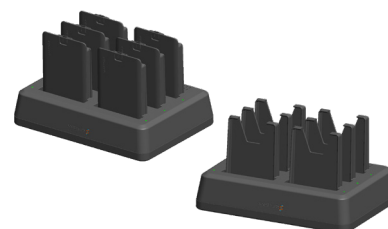

### 92-Series Multi-Charger Base

Can fit up to a total of 6 smartphones and includes a power supply\*.

**Part # ACH9200003**

### 92-Series Desktop Dual Charger

Charges one 92-Series smartphone and one spare battery pack. Does not include power supply\*, order separately.

**Part # ACH9200101**